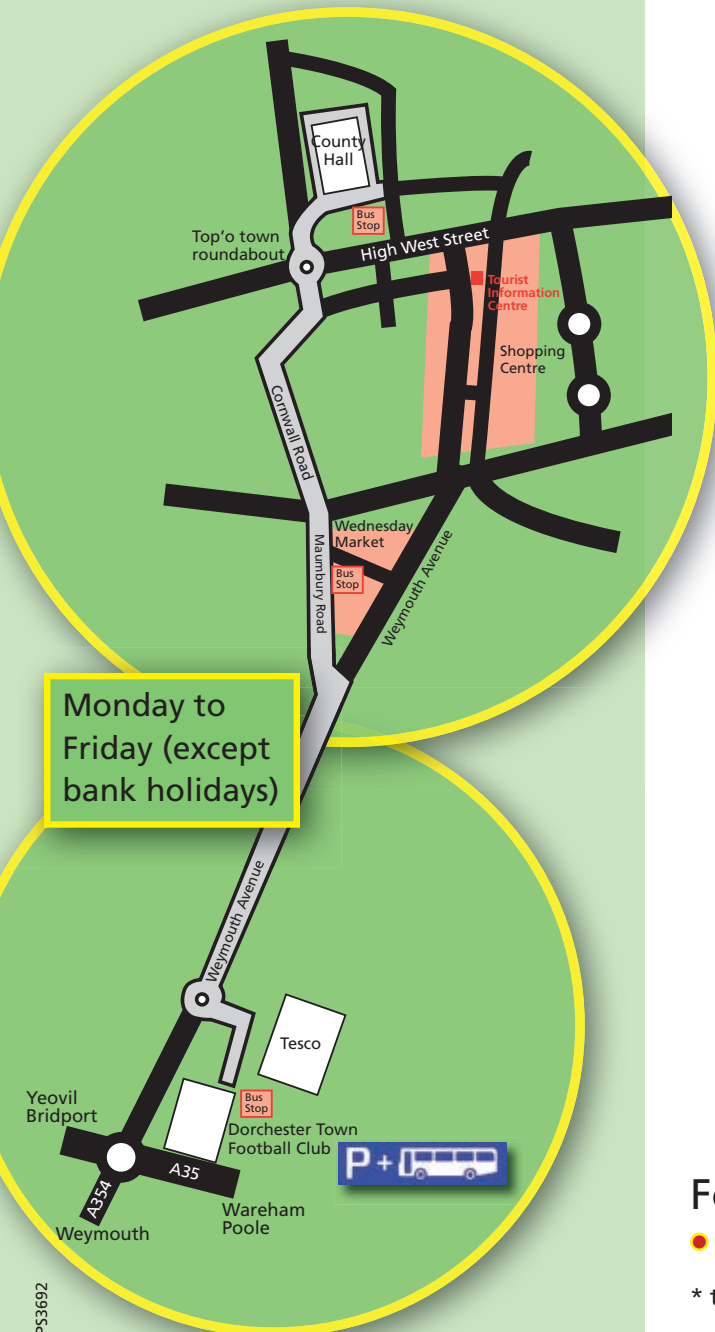

Park and Ride £1 all day

The cheapest ticket
in town

Park all day for only £1* per car with Dorchester's park and ride service.

Buses go between the football car park, near Tesco, dropping off and picking up at County Hall, near the library.

(see maps below)

Monday to Friday (except bank holidays)

Service open to all

Timetable

Depart Dorchester Town Football Club		Depart library, by County Hall	
7.15am	12.30pm	7.30am	1.00pm
7.45am	12.45pm	8.00am	1.15pm
8.00am	1.00pm	8.15am	1.30pm
8.15am	1.15pm	8.30am	1.45pm
8.30am	1.30pm	8.45am	2.00pm
8.45am	1.45pm	9.00am	2.15pm
9.00am	2.00pm	9.15am	2.30pm
9.15am	2.15pm	9.45am	3.00pm
9.30am	2.45pm	10.00am	3.30pm
9.45am	3.15pm	10.15am	4.00pm
10.00am	3.45pm	10.30am	4.15pm
10.15am	4.15pm	10.45am	4.30pm
10.30am	4.30pm	11.00am	4.45pm
10.45am	4.45pm	11.15am	5.00pm
11.00am	5.00pm	11.30am	5.15pm
11.15am	5.15pm	11.45am	5.30pm
11.30am	5.30pm	12.00pm	5.45pm
11.45am	5.45pm	12.15pm	6.00pm
12.00pm	6.00pm	12.30pm	6.15pm
12.15pm		12.45pm	

Services in red operate Wednesdays only

Stops at Dorchester Market, approximately 3 minutes after departure

Operated in partnership by

For more information **01305 252240**

* Permits available at £120 per annum

* the bus service will terminate prior to the last bus, if the car park is empty.

www.dorsetforyou.com/parkandride